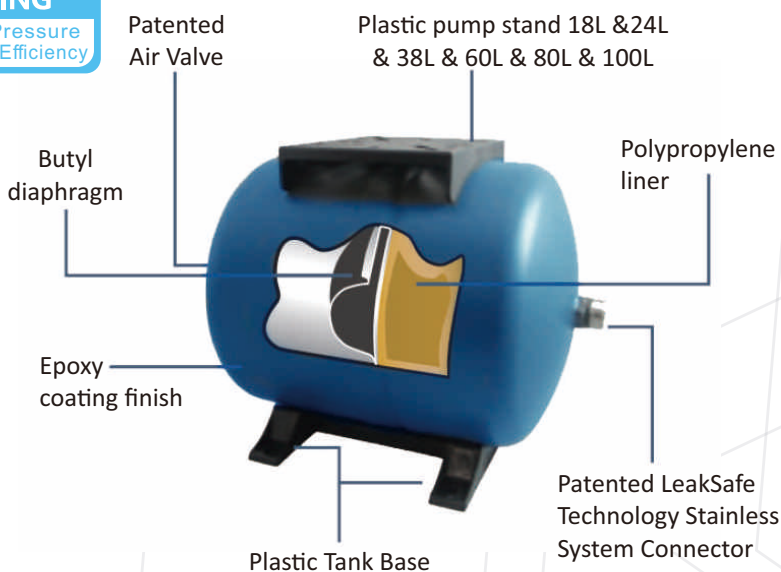

ECT-SPTB, ECT-SPTT, ECT-SPTN series

10 Bar Pressure Tank

ECT PUMP

FEATURES

1. NSF Standard 61, IAPMO R&T UPC, ACS, CE approved
2. Polypropylene liner to ensure long durability.
3. Butyl diaphragm to assure long life and safety.
4. Corrosion resistant durable baked epoxy coating finish
5. Leak free, O-ring sealed air valve cap.
6. 100% pressure tested.
7. No maintenance needed.
8. 304 Stainless Steel water connection CE approved.

APPLICATIONS

1. Water storage
2. Water pressure boosting
3. Water transferring

OPERATION CONDITIONS

1. Max. Working Pressure: 10 bar
2. Max. Working Temperature: 90°C

In-Line Type

Vertical Type With Base

Volume	Type
1 - 38 Liter	In-Line
60 - 450 Liter	Vertical Type With Base
18 - 100 Liter	Horizontal Type With Base

ECT-SPTB, ECT-SPTT, ECT-SPTN series 10 Bar Pressure Tank

ECT PUMP

In-line Type

Model	Dimensions(mm)			
	A		B	
	mm	Inch	mm	Inch
ECT-SPT 1	201	7.9	120	4.7
ECT-SPT 3	220	8.7	140	5.5
ECT-SPT 8	304	12.0	203	8.0
ECT-SPT 12	384	15.1	229	9.0
ECT-SPT 18	364	14.3	280	11.0
ECT-SPT 24	415	16.3	290	11.4
ECT-SPT 38	564	22.2	290	11.4

- SPT 1 and 3 liters tanks: 4 pcs / box
- Optional Stainless steel 90° female elbow (60, 80, 100, 120, 130, 160, 200, 235, 305, 325, 450 Liters vertical models)
- Factory Precharge: 30 PSI / 2bar
- Optional New Plastic base (Vertical Models, 60, 80, 100, 120L)